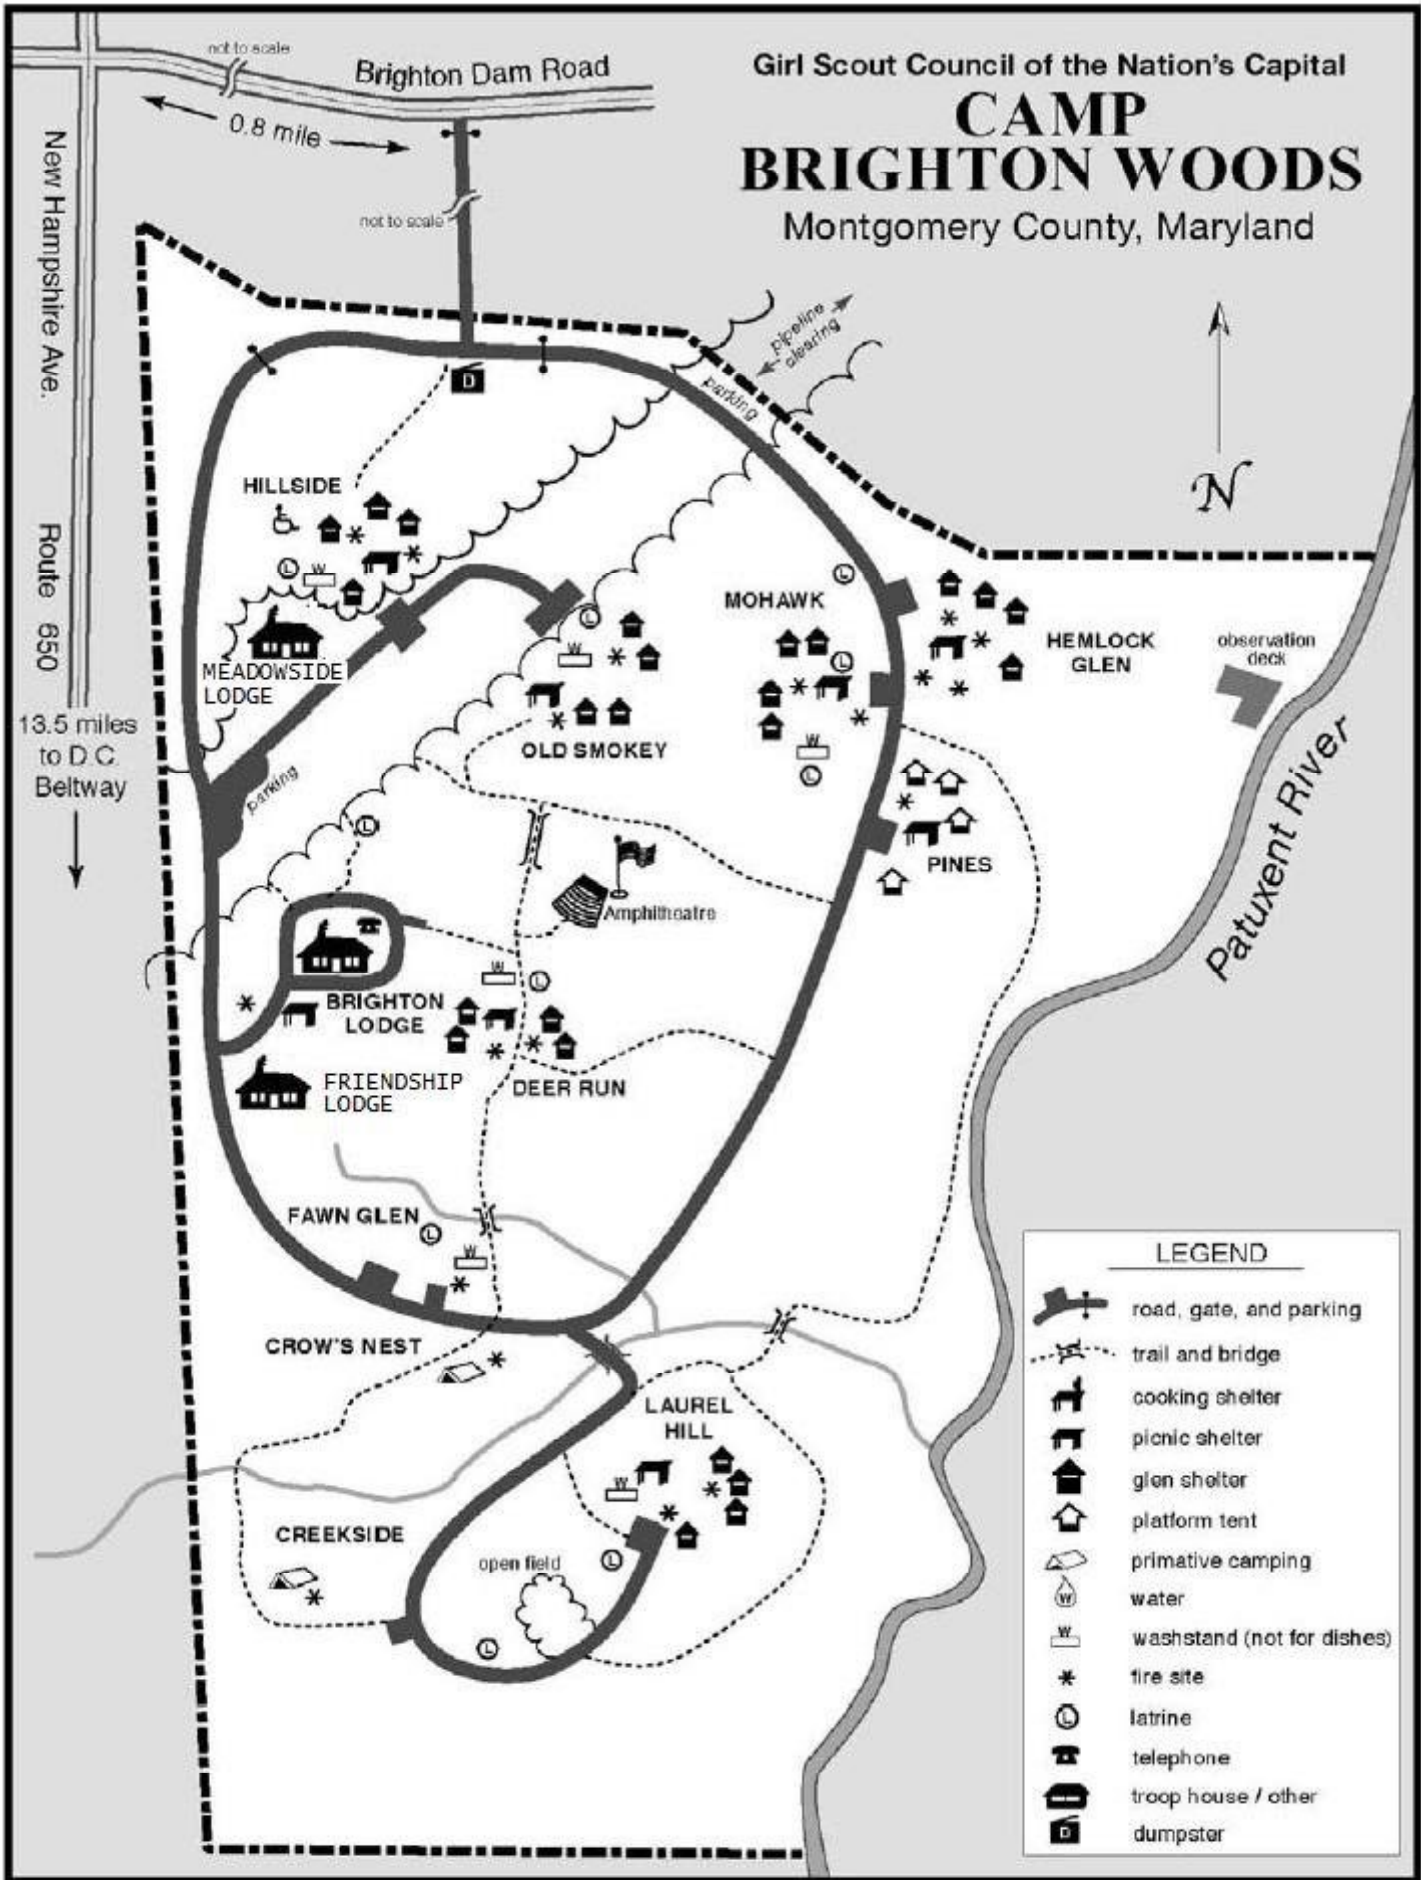

Girl Scout Council of the Nation's Capital
CAMP BRIGHTON WOODS
 Montgomery County, Maryland

Remember to take this packet with you to camp.
 For Program Opportunities available at camp visit <http://register.gscnc.org/camping>