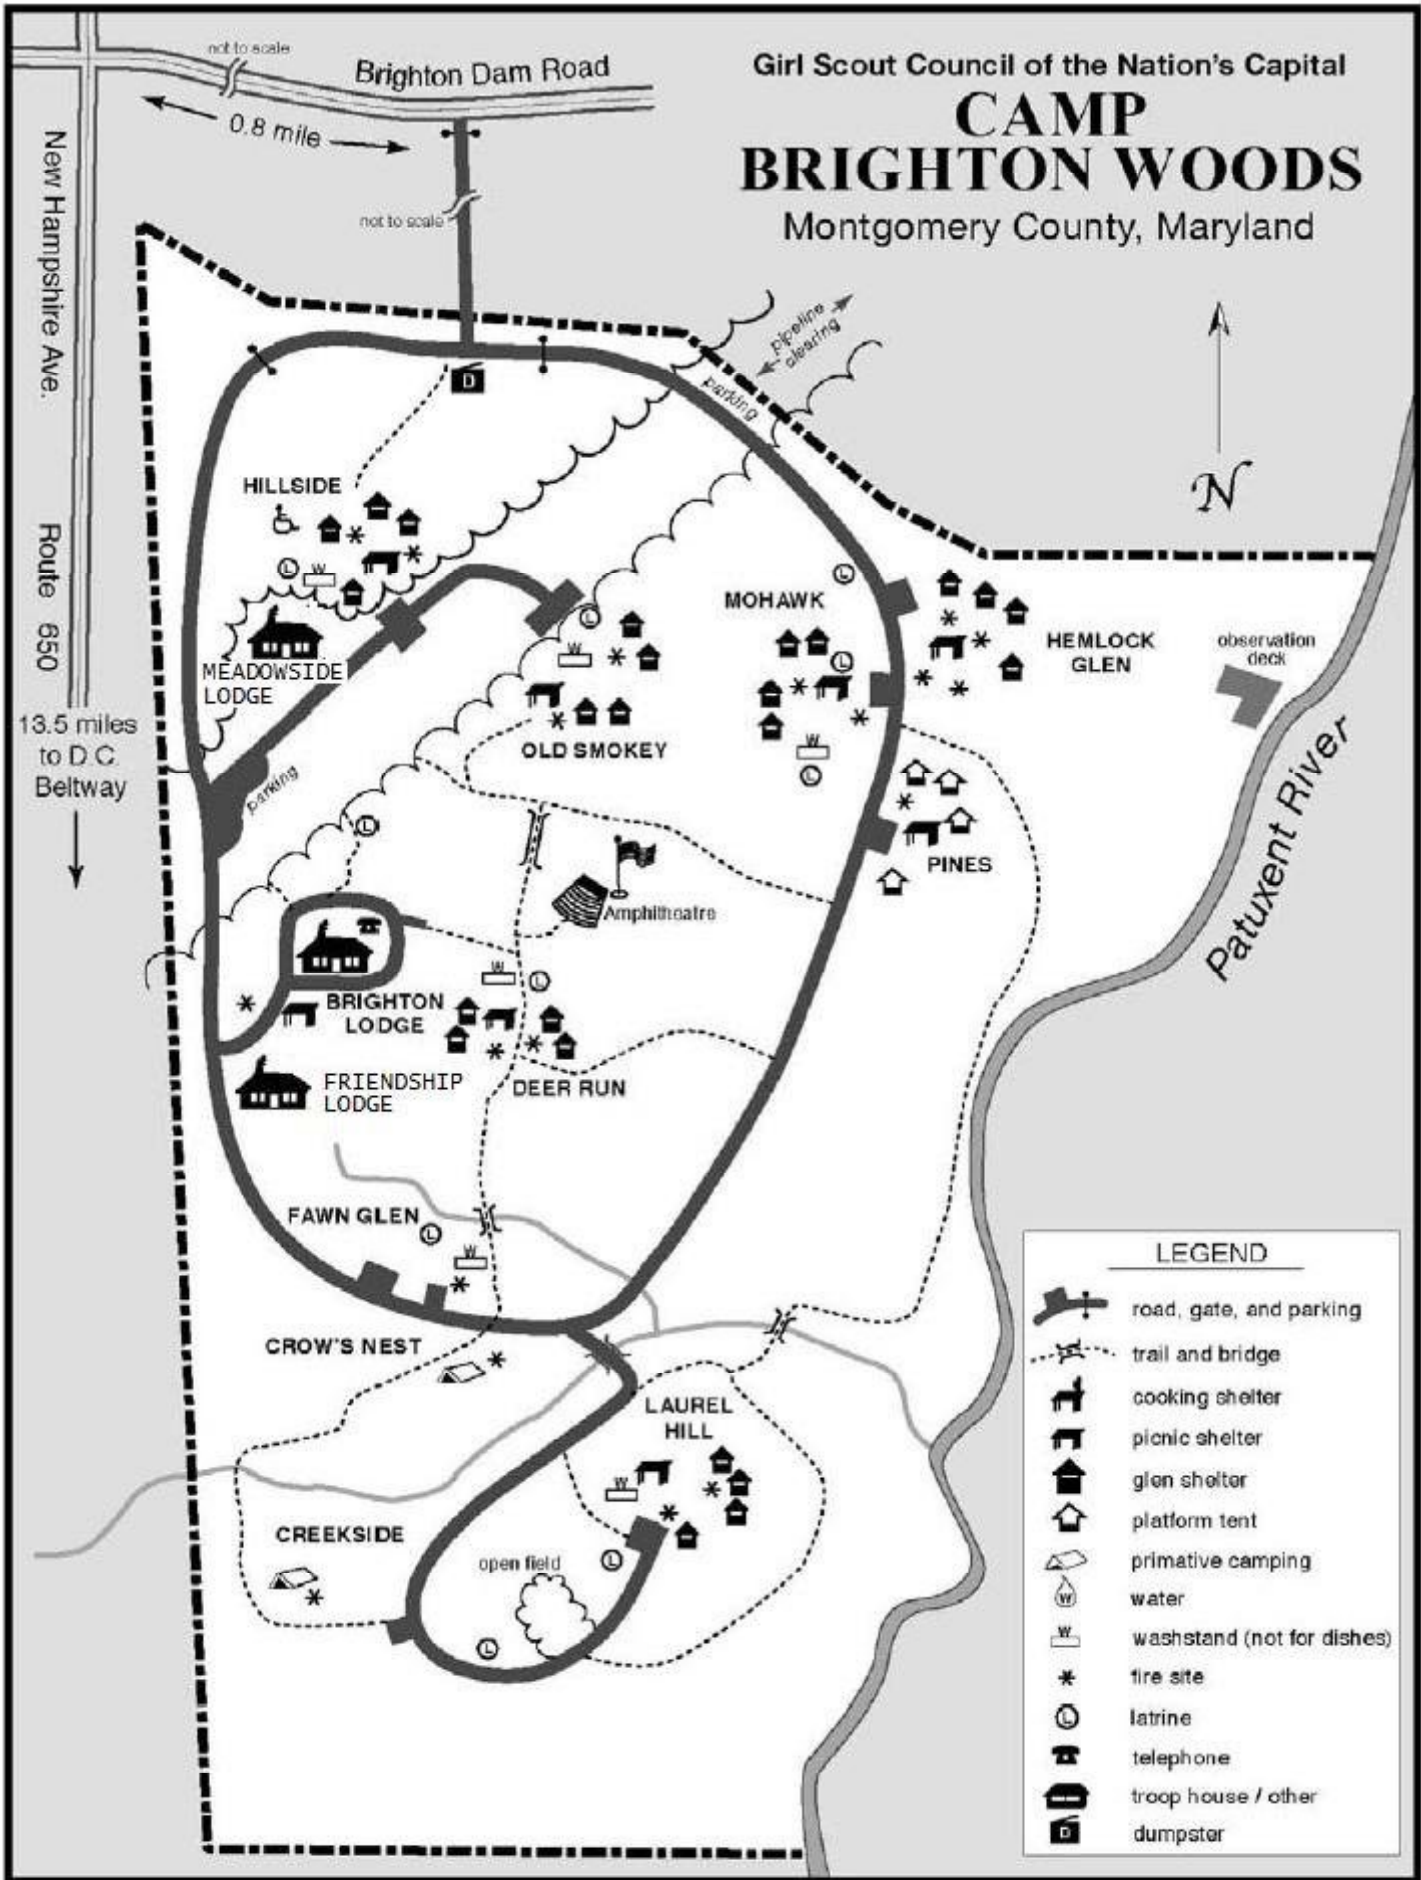

Girl Scout Council of the Nation's Capital
CAMP BRIGHTON WOODS
 Montgomery County, Maryland

LEGEND

	road, gate, and parking
	trail and bridge
	cooking shelter
	picnic shelter
	glen shelter
	platform tent
	primitive camping
	water
	washstand (not for dishes)
	fire site
	latrine
	telephone
	troop house / other
	dumpster